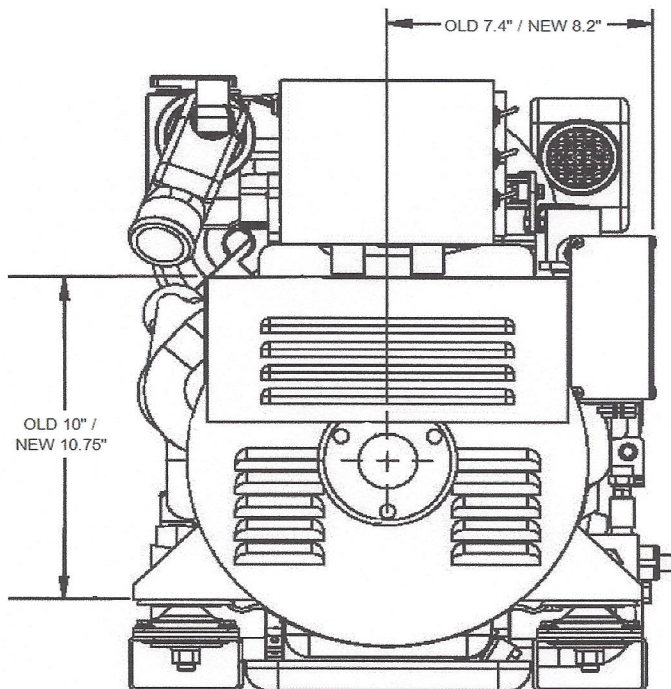

PARTS DEPARTMENT BULLETIN

DATE: 19-May-15

BULLETIN NUMBER: 2015-5, Page 1 of 2

SUBJECT: Generator part number 43092 and earlier part number 37429 are no longer available.

MODELS 3.0 BCG, 3.3 BCD, 3.4 BCG, 3.5 BCGB, 4.0 BCD, 4.0 BCG, 4.0 BCDA, 4.4 BCD, 4.5 BCG,
AFFECTED: 4.5 BCGA, 4.5 BCGB, 5.0 BCD

DETAIL: New and reconditioned 4.5 BC Generator end part numbers 043092, R043092, 37429, and R037429, are no longer available. Most spare part or repair components (other than main stators and rotors) for the 4.5 BC generator such as battery charge controllers, terminal blocks, fuse holder, and capacitors, are still available at this time.

Complete generator assemblies for these models can be replaced using complete 6.5 BC generator assembly part numbers 043095 or R043095. Be aware there are some physical difference however these generators have been determined a suitable replacement. See size differences illustrated below.

Dimensions Provided Are Approximate

Important Dimensions to Consider.

Over all height of new generator end is slightly taller. Check for additional 3/4" panel box height clearance.

Diameter of stator housing is slightly larger. Check for additional 7/8" circuit breaker box clearance.

Also Note that instances where a Sound Guard (SG) is in use will possibly require an alternative SG end panel / plenum or relocation of the unit on the SG base.

DIMENSIONS APPROXIMATED

WESTERBEKE CORPORATION

Myles Standish Industrial Park, 150 John Hancock Road, Taunton, MA 02780-7319 • Tel: 508.823.7677 • Fax: 508.884.9688

www.westerbeke.com